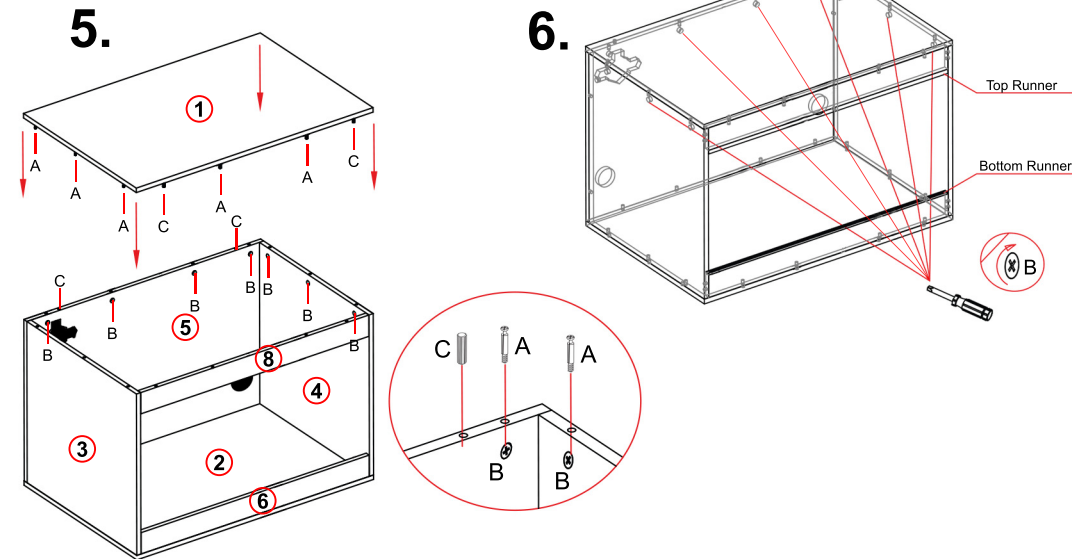

HabiStat

8. (Optional)
If you are creating a humid environment we recommend sealing all the joints with a suitable silicone sealant.
*Sold separately

Vivarium Assembly Instructions

36

HV36, HV36B
91 x 46 x 46cm
36" x 18" x 18"