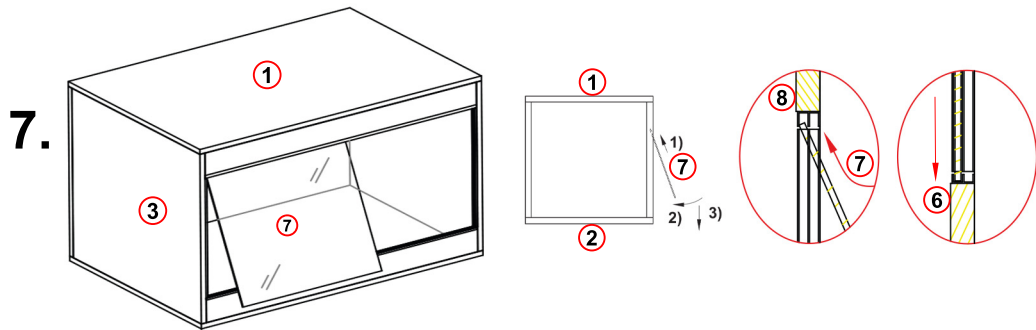

HabiStat

8. (Optional)
If you are creating a humid environment we recommend sealing all the joints with a suitable silicone sealant.
*Sold separately

Vivarium Assembly Instructions

36

HV36, HV36B
91 x 46 x 46cm
36" x 18" x 18"