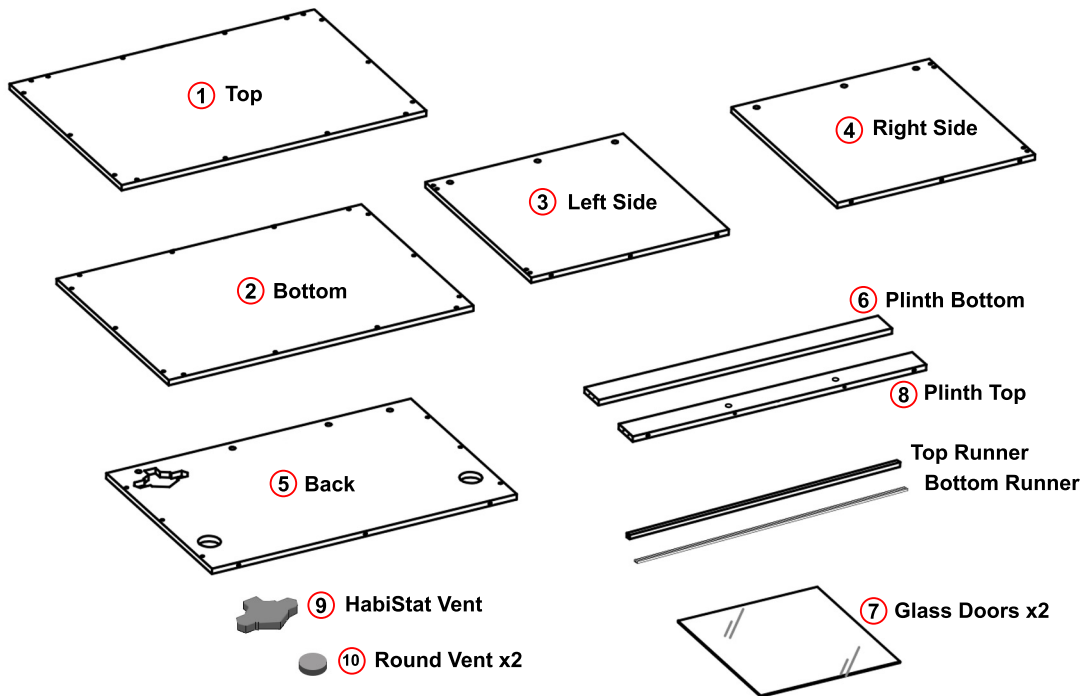

HabiStat

8. (Optional)
If you are creating a humid environment we recommend sealing all the joints with a suitable silicone sealant.
*Sold separately

Vivarium Assembly Instructions

36

HV36, HV36B
91 x 46 x 46cm
36" x 18" x 18"

INFORMATION

HabiStat Vivarium Assembly Instructions

Thank you for choosing a HabiStat product. Please read the instructions carefully and refer to diagrams before use. Retain all documents for future reference.