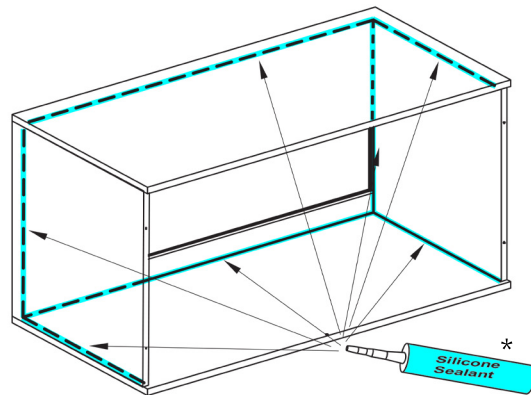

HabiStat

8. (Optional)
If you are creating a humid environment we recommend sealing all the joints with a suitable silicone sealant.
*Sold separately

Vivarium Assembly Instructions

36

HV36, HV36B
91 x 46 x 46cm
36" x 18" x 18"