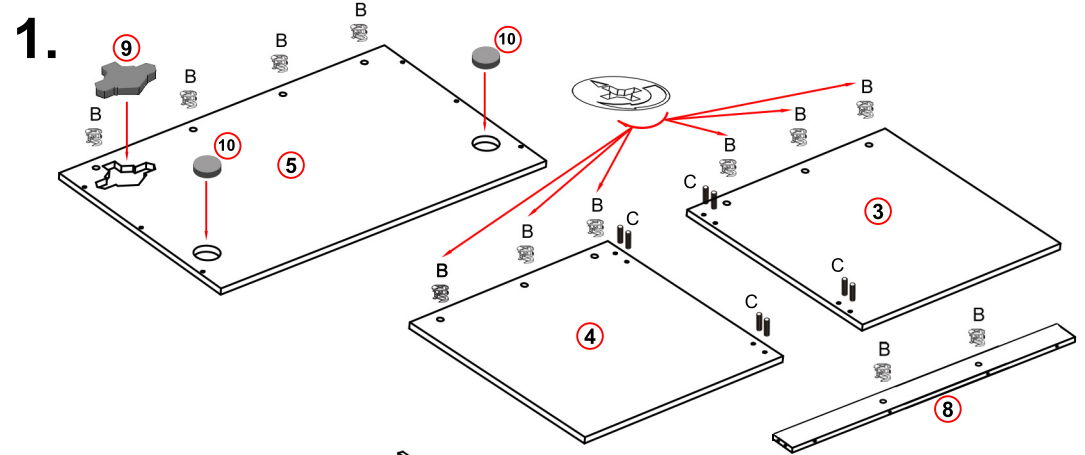

HabiStat

8. (Optional)
If you are creating a humid environment we recommend sealing all the joints with a suitable silicone sealant.
*Sold separately

Vivarium Assembly Instructions

36

HV36, HV36B
91 x 46 x 46cm
36" x 18" x 18"

INFORMATION

HabiStat Vivarium Assembly Instructions

Thank you for choosing a HabiStat product. Please read the instructions carefully and refer to diagrams before use. Retain all documents for future reference.