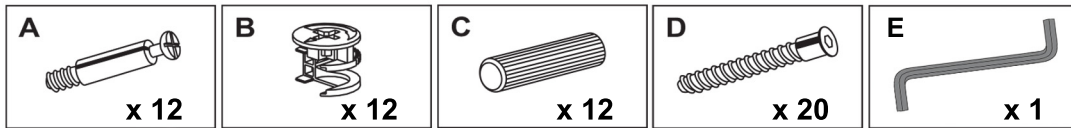

HabiStat Vivarium Assembly Instructions

Thank you for choosing a HabiStat product. Please read the instructions carefully and refer to diagrams before use. Retain all documents for future reference.