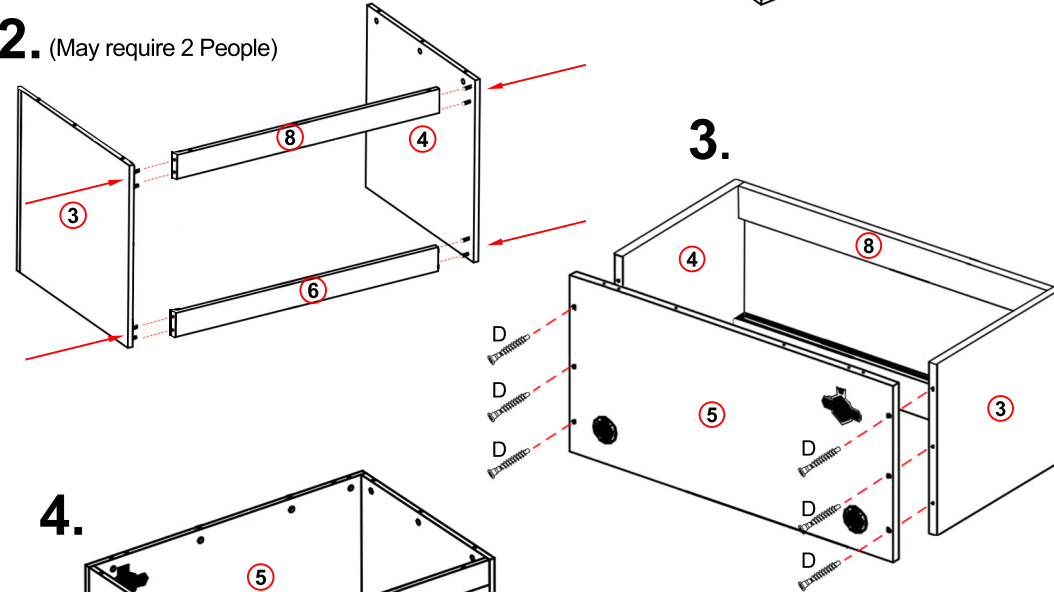

2. (May require 2 People)