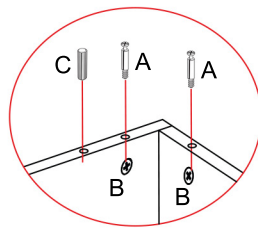

# 2436

HV2436, HV2436B

61 x 46 x 91cm

24" x 18" x 36"

INFORMATION

Monkfield Nutrition Ltd, Arthur Rickwood Farm, Chatteris Road, Mepal, Ely, Cambridgeshire, CB6 2AZ  
www.habistat.com info@habistat.com

5.

6.