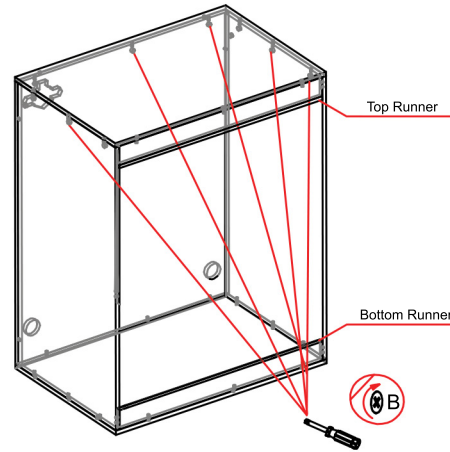

# 2436

HV2436, HV2436B

61 x 46 x 91cm

24" x 18" x 36"

INFORMATION

Monkfield Nutrition Ltd, Arthur Rickwood Farm, Chatteris Road, Mepal, Ely, Cambridgeshire, CB6 2AZ  
www.habistat.com info@habistat.com

5.

6.