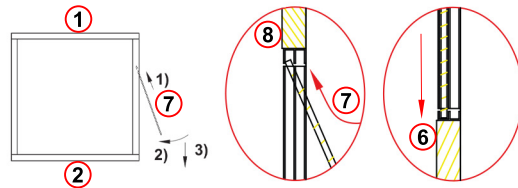

HabiStat

Vivarium

Assembly Instructions

2436

HV2436, HV2436B

61 x 46 x 91cm

24" x 18" x 36"

INFORMATION

Monkfield Nutrition Ltd, Arthur Rickwood Farm, Chatteris Road, Mepal, Ely, Cambridgeshire, CB6 2AZ
www.habistat.com info@habistat.com

5.

6.

7.

8. (Optional)

If you are creating a humid environment we recommend sealing all the joints with a suitable silicone sealant.
*Sold separately