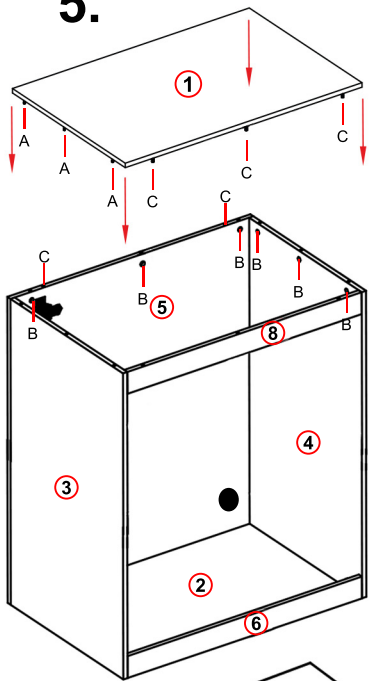

# 2436

HV2436, HV2436B

61 x 46 x 91cm

24" x 18" x 36"

INFORMATION

Monkfield Nutrition Ltd, Arthur Rickwood Farm, Chatteris Road, Mepal, Ely, Cambridgeshire, CB6 2AZ  
www.habistat.com info@habistat.com

5.

6.