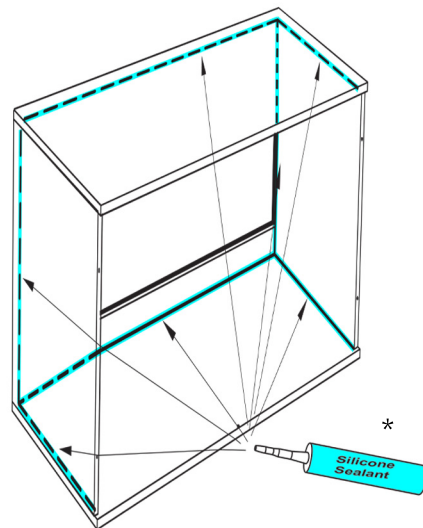

8. (Optional)

If you are creating a humid environment we recommend sealing all the joints with a suitable silicone sealant.
*Sold separately