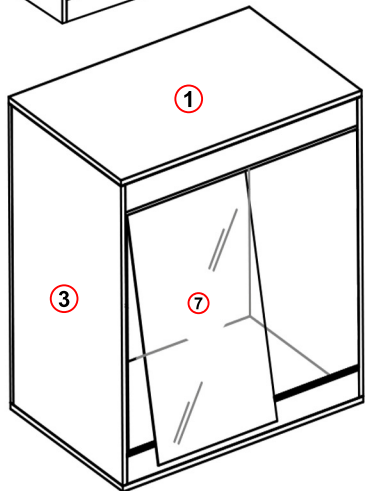

HabiStat

Vivarium

Assembly Instructions

2436

HV2436, HV2436B

61 x 46 x 91cm

24" x 18" x 36"

INFORMATION

Monkfield Nutrition Ltd, Arthur Rickwood Farm, Chatteris Road, Mepal, Ely, Cambridgeshire, CB6 2AZ
www.habistat.com info@habistat.com

5.

6.

7.

8. (Optional)

If you are creating a humid environment we recommend sealing all the joints with a suitable silicone sealant.
*Sold separately