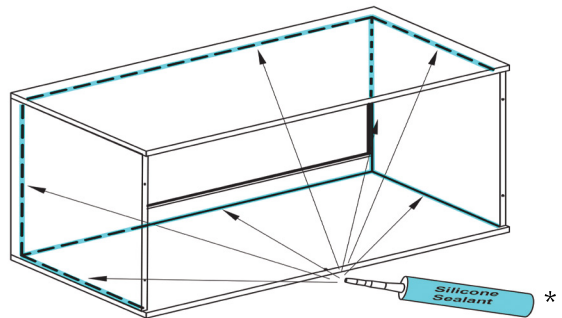

8. (Optional)
 If you are creating a humid environment we recommend sealing all the joints with a suitable silicone sealant.
 *Sold separately

HabiStat

Vivarium Assembly Instructions

6024

HV6024, HV6024B
 152 x 61 x 61cm
 60" x 24" x 24"

INFORMATION

HabiStat Vivarium Assembly Instructions

Thank you for choosing a HabiStat product. Please read the instructions carefully and refer to diagrams before use. Retain all documents for future reference.