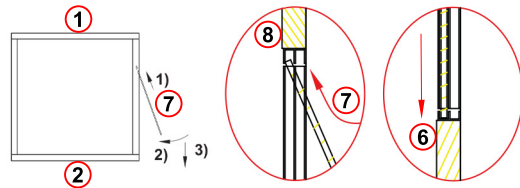

HabiStat

Vivarium

Assembly Instructions

3636

HV3636, HV3636B
91 x 46 x 91cm
36" x 18" x 36"

INFORMATION

Monkfield Nutrition Ltd, Arthur Rickwood Farm, Chatteris Road, Mepal, Ely, Cambridgeshire, CB6 2AZ
www.habistat.com info@habistat.com

5.

6.

7.

8. (Optional)

If you are creating a humid environment we recommend sealing all the joints with a suitable silicone sealant.
*Sold separately