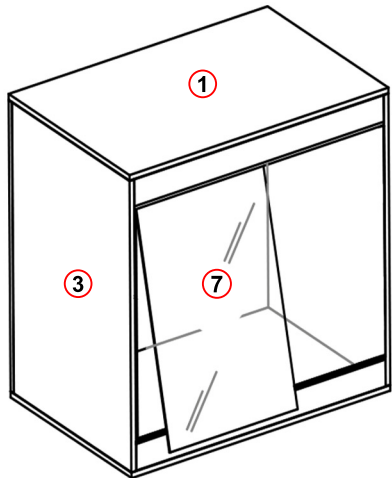

HabiStat

Vivarium

Assembly Instructions

3636

HV3636, HV3636B
91 x 46 x 91cm
36" x 18" x 36"

INFORMATION

Monkfield Nutrition Ltd, Arthur Rickwood Farm, Chatteris Road, Mepal, Ely, Cambridgeshire, CB6 2AZ
www.habistat.com info@habistat.com

5.

6.

7.

8. (Optional)

If you are creating a humid environment we recommend sealing all the joints with a suitable silicone sealant.
*Sold separately