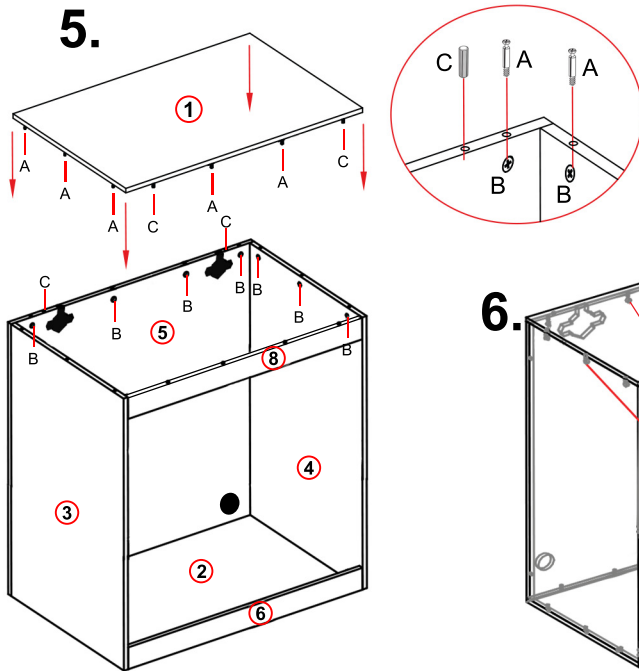

HabiStat

Vivarium

Assembly Instructions

3636

HV3636, HV3636B
91 x 46 x 91cm
36" x 18" x 36"

INFORMATION

Monkfield Nutrition Ltd, Arthur Rickwood Farm, Chatteris Road, Mepal, Ely, Cambridgeshire, CB6 2AZ
www.habistat.com info@habistat.com

5.

6.

7.

8. (Optional)

If you are creating a humid environment we recommend sealing all the joints with a suitable silicone sealant.
*Sold separately

HabiStat Vivarium Assembly Instructions

Thank you for choosing a HabiStat product. Please read the instructions carefully and refer to diagrams before use. Retain all documents for future reference.