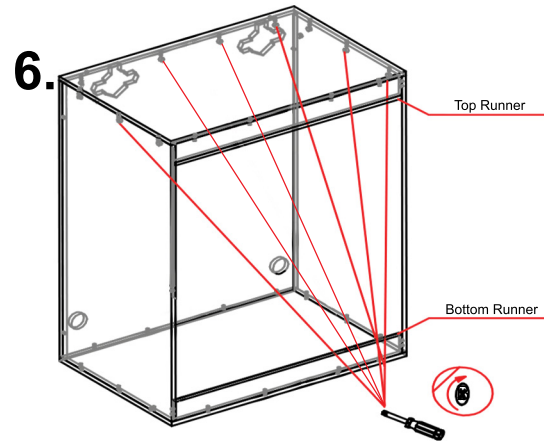

HabiStat

Vivarium

Assembly Instructions

3636

HV3636, HV3636B
91 x 46 x 91cm
36" x 18" x 36"

INFORMATION

Monkfield Nutrition Ltd, Arthur Rickwood Farm, Chatteris Road, Mepal, Ely, Cambridgeshire, CB6 2AZ
www.habistat.com info@habistat.com

5.

6.

7.

8. (Optional)

If you are creating a humid environment we recommend sealing all the joints with a suitable silicone sealant.
*Sold separately

HabiStat Vivarium Assembly Instructions

Thank you for choosing a HabiStat product. Please read the instructions carefully and refer to diagrams before use. Retain all documents for future reference.